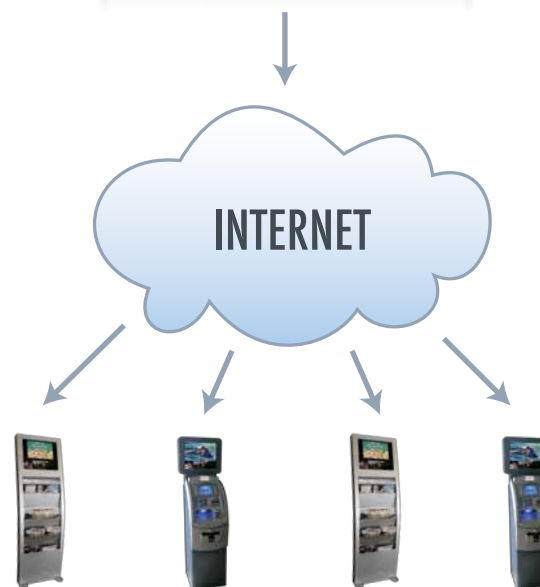

software infrastructure, and top media. These products are **ULTRA STREAMLINED** and aesthetically pleasing, making them perfect for use in a variety of locations including hotels, restaurants, bars and other high traffic areas.

MULTIMEDIA KIOSK STAND

DISPLAY FEATURES

- Hi-Def State-of-the-Art 19" Video Display Screens
- Prominent Screen Display of Your Customized Name/Logo
- Screen Display Features Current Time, Weather (+3-Day Forecasts), Local/National News Headlines, Special Event Announcements
- Your Hi-Def Video Promo Displayed Throughout the Day Along with Other Advertisements & Announcements

ECO-FRIENDLY DESIGN

- Display Screen & PC Are Energy Star Compliant
- Digi-Stand and ATM Digi-Topper = Very Low Power Consumption
- System is Solid State – No Moving parts – No Heat Generation – No Fans/Coolers – Very Low Maintenance/Repairs

The stand holds your magazines, brochures, flyers, business cards and any other print media.

ATM DIGI-TOPPER

ALL UNITS ARE NETWORKED & REMOTELY PROGRAMMABLE VIA OUR UNIVERSAL LAN/WI-FI TECHNOLOGY.

The ATM topper takes up no additional floor space and yet adds another dynamic and eye-catching video display to the property.